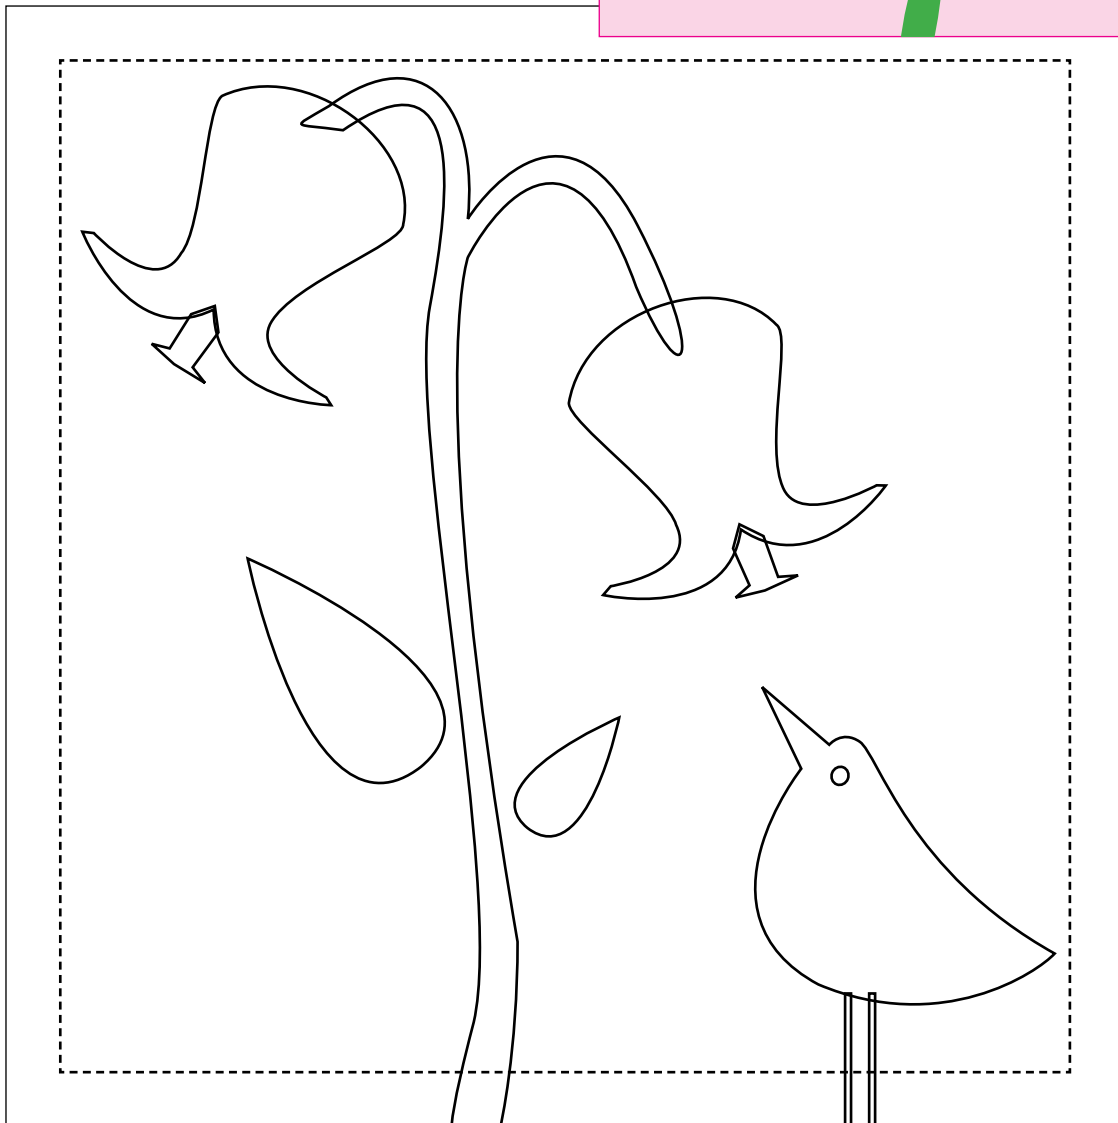

BONUS
Block of the
Month
Dec 2011
Applique

Pieces & Parts

Materials

- 10.5" x 10.5" pink/red background
- scraps of pinks & reds (flower appliqués)
- scraps of assorted green prints (leaves & stem appliqués)
- scraps of blue for bird

Directions

- cut pink background 10.5" x 10.5" (*includes seam allowance*)
- hand or machine applique pink flower, stem and leaves
- to machine applique, use light-weight fusible web (*refer to instruction sheet with fusible web for machine applique*)
- embellish as desired