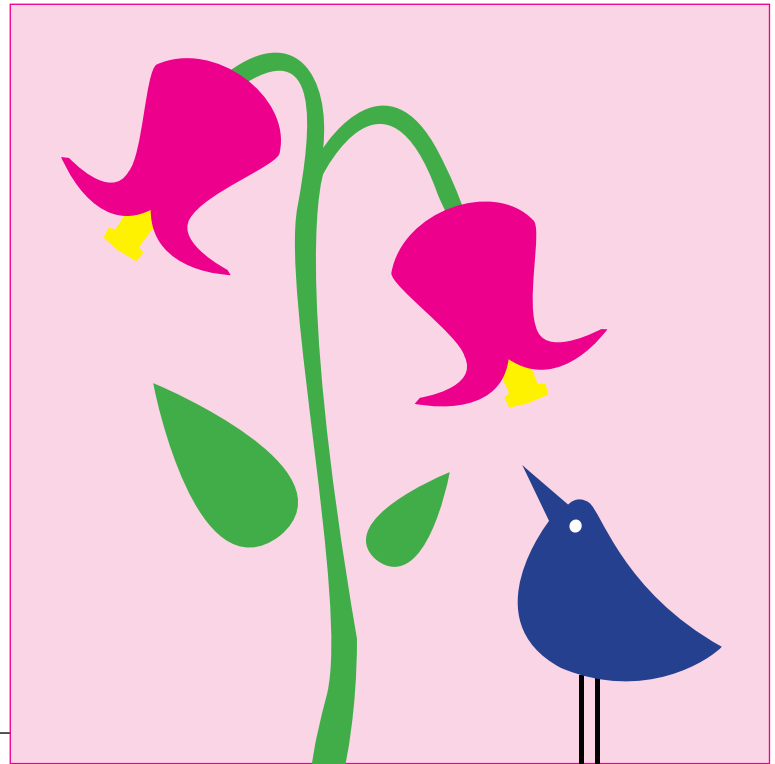

BONUS
Block of the
Month
Dec 2011
Applique

Pieces & Parts

Materials

- 10.5" x 10.5" pink/red background
- scraps of pinks & reds (flower appliqués)
- scraps of assorted green prints (leaves & stem appliqués)
- scraps of blue for bird

Directions

- cut pink background 10.5" x 10.5" (*includes seam allowance*)
- hand or machine applique pink flower, stem and leaves
- to machine applique, use light-weight fusible web (*refer to instruction sheet with fusible web for machine applique*)
- embellish as desired